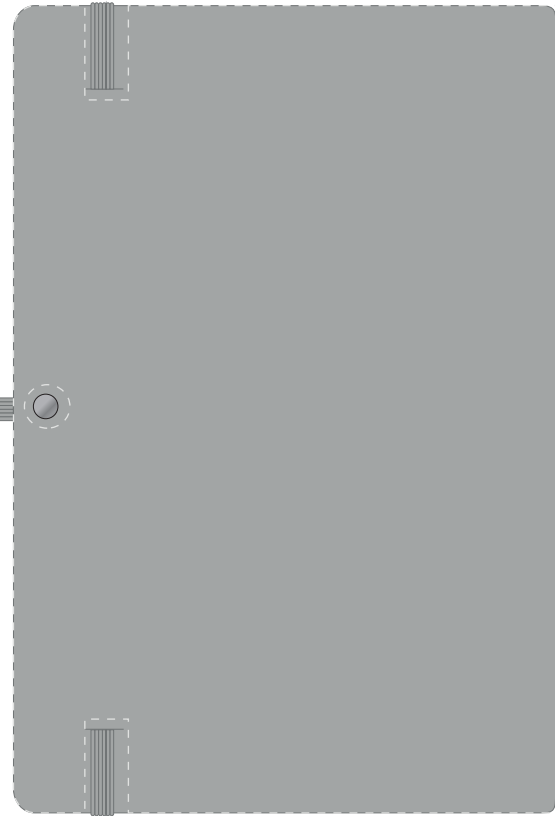

Your Ref:
Our Ref:

Quantity:
Version: 1

Product Code: QS0345
Product Colour: SILVER

PRINTING CONCERNS:

Please note that this product has Sustainability Markings that are not visible from this perspective

We stock this item in the following colours

**PANTONE REFERENCE(S)**

 Full Colour (Edge to Edge)

Product Image for visualisation
- colours may vary

ARTWORK SCALE 50%

ARTWORK SCALE 50%

The dashed line is to demonstrate print area and will not appear on your printed item