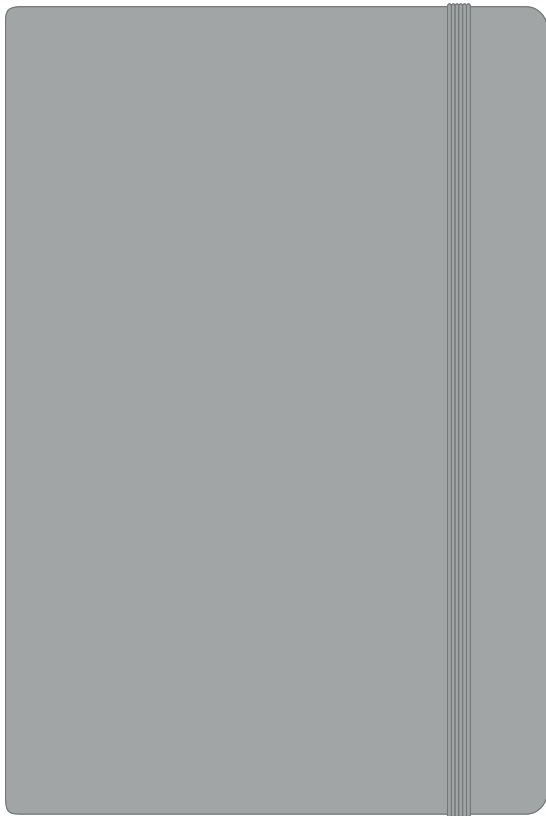

Your Ref:
Our Ref:

Quantity:
Version: 1

Product Code: QS0345
Product Colour: SILVER

PRINTING CONCERNS:

Please note that this product has Sustainability Markings that are not visible from this perspective

We stock this item in the following colours

**PANTONE REFERENCE(S)**

 Full Colour (Edge to Edge)

Product Image for visualisation
- colours may vary

ARTWORK SCALE 50%

ARTWORK SCALE 50%

The dashed line is to demonstrate print area and will not appear on your printed item